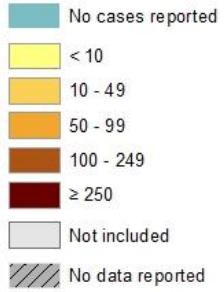

### COVID19 weekly new cases per 100 000 people

#### Regions not visible in the main map extent